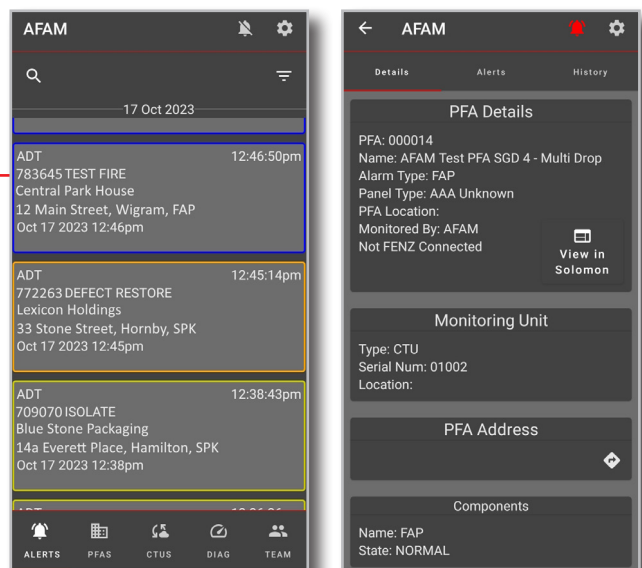

## How to install the App

The app can be downloaded and installed from the Android Play Store. The iOS version is currently in development. To download the Android version, go to the Play Store on your phone and search for 'afam alarm'. You'll see the app in the list of results.

Download and install it then contact us on **03 341 0464** and we'll walk you through the rest of the process and what's required to configure the messaging for the other monitoring providers.

## Functionality Overview

### The PFA section of the app contains:

- PFA Off Normal List - Single list showing all off normal from the 3 monitoring companies.
- PFA List – List of all known PFA's with further information