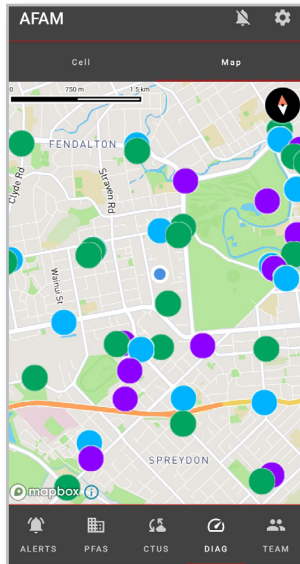

### The PFA section of the app contains:

- PFA Off Normal List - Single list showing all off normal from the 3 monitoring companies.
- PFA List – List of all known PFA's with further information

### CTUs

This section of the app contains information about the known AFAM CTUs. This includes:

- CTU Off Normal List – listing any off normal conditions
- CTU List – List of all known CTU's

### Diagnostics

This section of the app contains information about the cellular network including coverage maps and cellular network signal strengths.