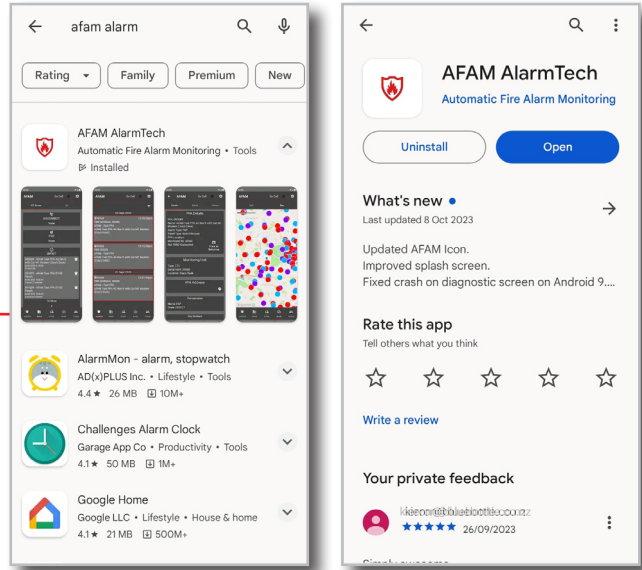

How to install the App

The app can be downloaded and installed from the Android Play Store. The iOS version is currently in development. To download the Android version, go to the Play Store on your phone and search for 'afam alarm'. You'll see the app in the list of results.

Download and install it then contact us on **03 341 0464** and we'll walk you through the rest of the process and what's required to configure the messaging for the other monitoring providers.