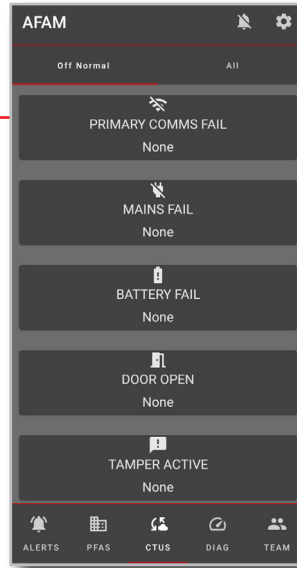

### The PFA section of the app contains:

- PFA Off Normal List - Single list showing all off normal from the 3 monitoring companies.
- PFA List – List of all known PFA's with further information

### Alerts

This contains information about alerts that have been received.

**Our trained  
Fire Monitoring  
Advisers are  
here to help**

**Get in touch today!**

Automatic Fire Alarm Monitoring Ltd (AFAM)

### CTUs

This section of the app contains information about the known AFAM CTUs. This includes:

- CTU Off Normal List – listing any off normal conditions
- CTU List – List of all known CTU's

### Diagnostics

This section of the app contains information about the cellular network including coverage maps and cellular network signal strengths.