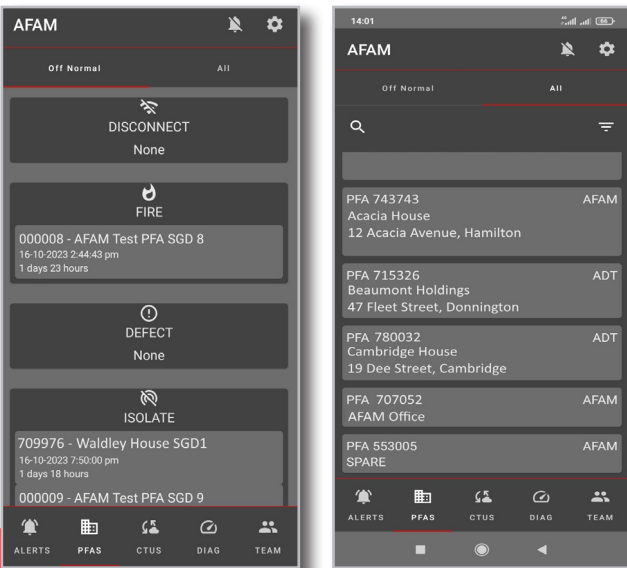

Functionality Overview

The PFA section of the app contains:

- PFA Off Normal List - Single list showing all off normal from the 3 monitoring companies.
- PFA List – List of all known PFA's with further information