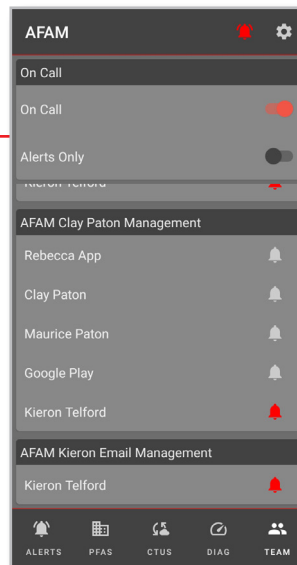

Team

In this section of the app you can control who's on call and who will receive alerts.

**Our trained
Fire Monitoring
Advisers are
here to help**

Get in touch today!

Automatic Fire Alarm Monitoring Ltd (AFAM)

☎ 03 341 0464 ✉ info@afam.co.nz

**For more information:
www.afam.co.nz**