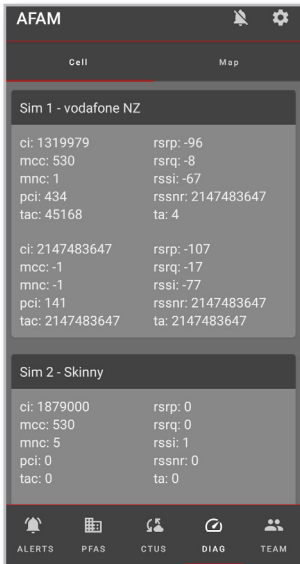

### The PFA section of the app contains:

- PFA Off Normal List - Single list showing all off normal from the 3 monitoring companies.
- PFA List – List of all known PFA's with further information

### CTUs

This section of the app contains information about the known AFAM CTUs. This includes:

- CTU Off Normal List – listing any off normal conditions
- CTU List – List of all known CTU's

### Diagnostics

This section of the app contains information about the cellular network including coverage maps and cellular network signal strengths.